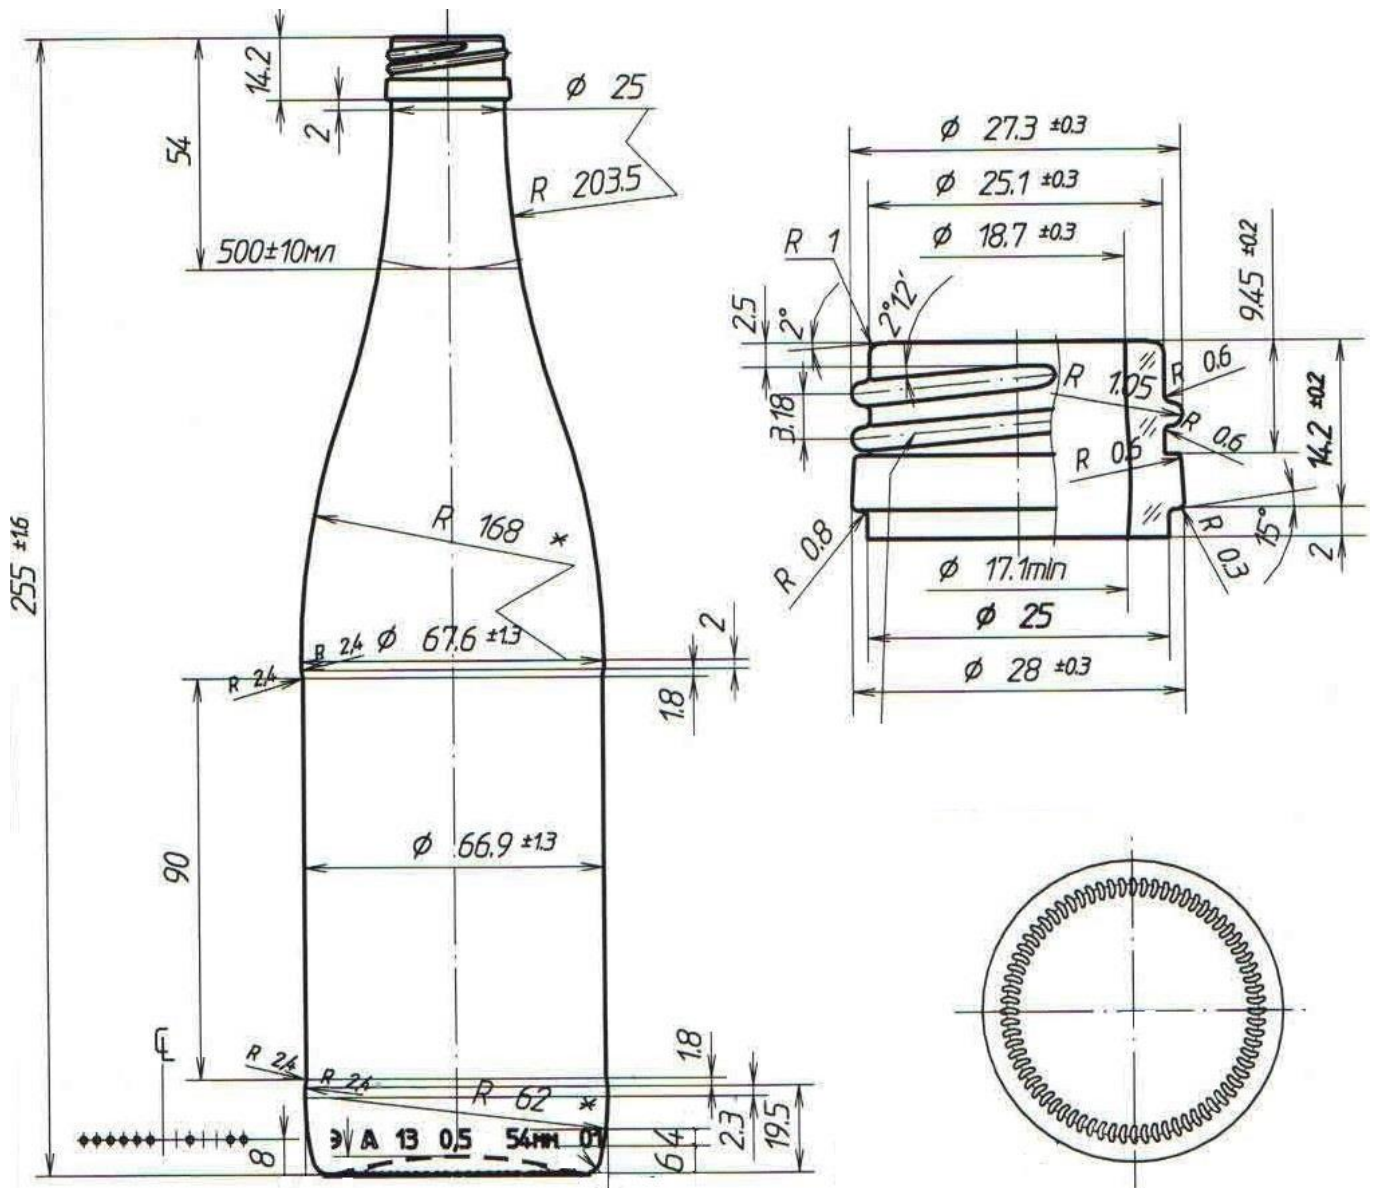

alevgor glass

Mineral Vip 500 ml

Code	1999
Capacity	500 ml
Weight	290 g
Units per pallet	2 312